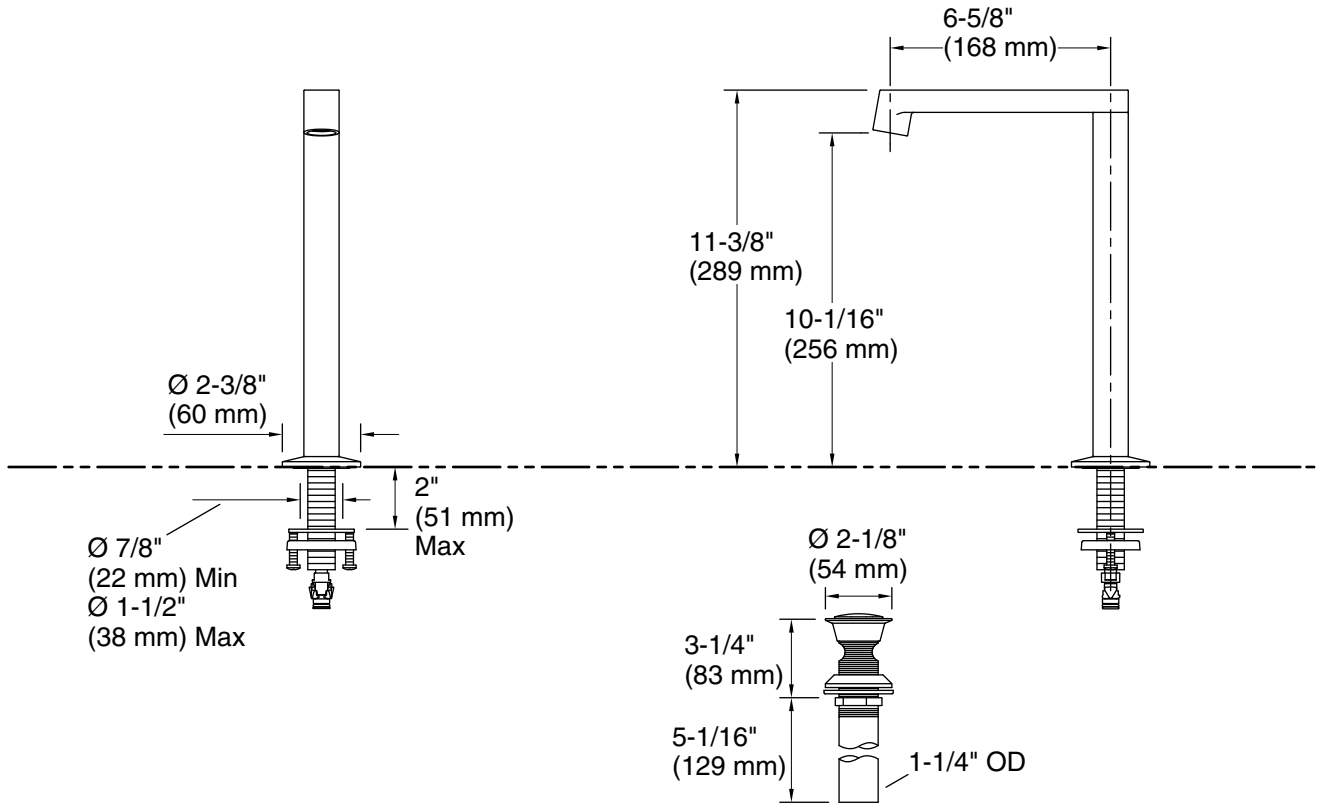

### Features

- 6-11/16" (170 mm) spout reach
- Tall height is ideal for vessel-style sinks
- 1.2 gpm (4.5 lpm) maximum flow rate at 60 psi (4.14 bar)
- Laminar flow delivers a graceful stream of water
- Includes metal touch-activated drain with 1-1/4" tailpiece
- Coordinates with Components faucets, accessories, and showering components to complete your bathroom

### Technical Information

All product dimensions are nominal.

#### Spout:

Spout reach:  $6\text{-}5/8\text{"}$  (169 mm)